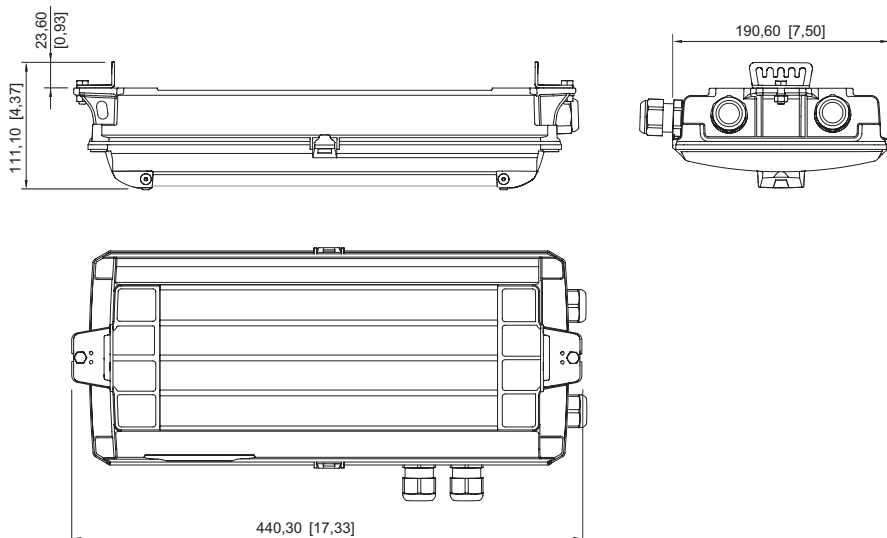

Lighting

Compact light fitting Emergency luminaire

With battery

6109/111-0101-160-0111-31-1850-D11 Art. No. 287804

for rope/chain mounting

Accessories

Fastening set		Art. No.
	for chain/rope assembly	275407
	for wall mounting	275408
Light panel		Art. No.
	Escape route double sided	275872
	Escape route, down	274776
	Escape route, up	274758
	Escape route, down double-sided	274780
	Escape route, up double-sided	274772