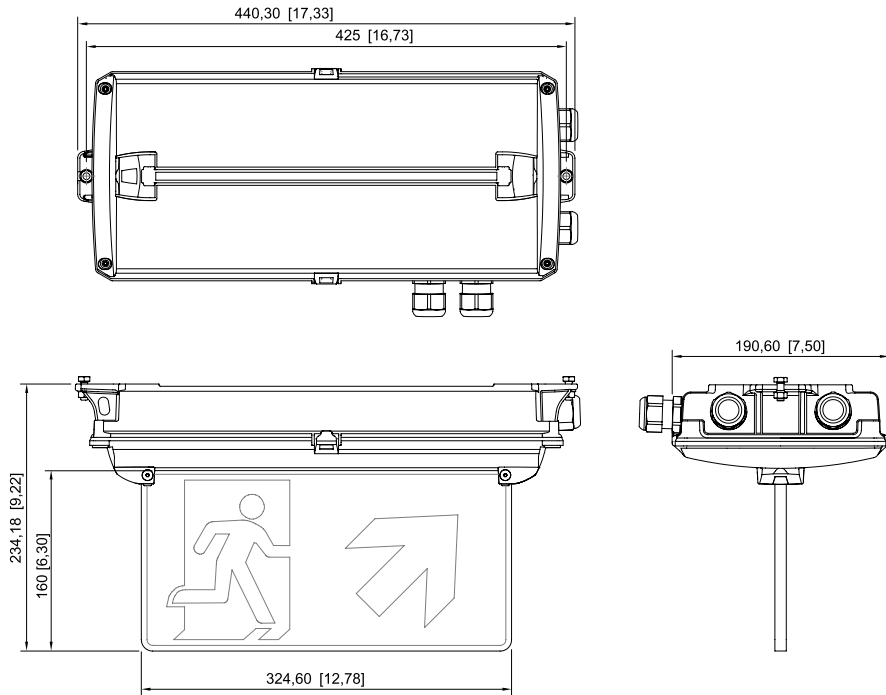

### Mechanical Data

IP degree of protection (IEC 60598)	IP66 / IP67
Class	I
Enclosure material	Thermoset
Enclosure colour	Light grey (RAL 7035)
Cover material	Polycarbonate
Sealing material	Silicone
Silicone-free content	Without influence on paint wetting
Pane material	PMMA
Installed terminal strip	PE + N + L1 + L2 + L3 + L"
Max. solid connection terminals	6 mm <sup>2</sup>
Max. finely stranded connection terminals	4 mm <sup>2</sup>
Type of connection cable	Finely stranded Solid
Size	1
Width	185 mm
Height	240 mm
Length	440 mm
Impact strength (IEC 62262)	IK08
Weight	4 kg
Weight	8.82 lb
Disconnection of the luminaire	No

# Lighting

### Dimensional Drawings (All Dimensions in mm [inches]) – Subject to Alterations

with escape sign

with mounting brackets