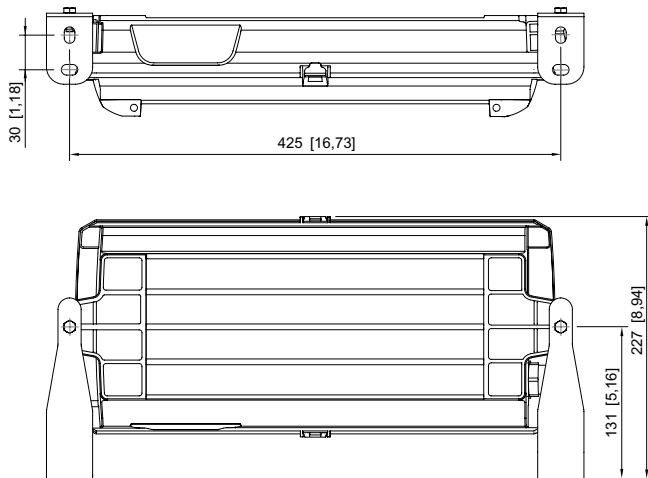

### Mechanical Data

IP degree of protection (IEC 60598)	IP66 / IP67
Class	I
Enclosure material	Thermoset
Enclosure colour	Light grey (RAL 7035)
Cover material	Polycarbonate
Sealing material	Silicone
Silicone-free content	Without influence on paint wetting
Pane material	PMMA
Installed terminal strip	PE + N + L1 + L2 + L3 + L"
Max. solid connection terminals	6 mm <sup>2</sup>
Max. finely stranded connection terminals	4 mm <sup>2</sup>
Type of connection cable	Finely stranded Solid
Size	1
Width	185 mm
Height	240 mm
Length	440 mm
Impact strength (IEC 62262)	IK08
Weight	4 kg
Weight	8.82 lb
Disconnection of the luminaire	No

### Dimensional Drawings (All Dimensions in mm [inches]) – Subject to Alterations

with escape sign

with mounting brackets