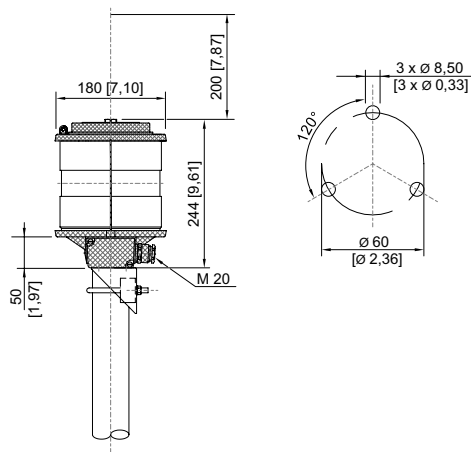

**Electrical Data**

Rated operational voltage AC	110 – 230 V
Power	55 – 85 W

**Lighting Data**

Lamp	B22 lamp base
Lamp type	Allround light
Opening angle	360 °
Visibility range 20-50m	55W/35cd – min. 2 nm
Visibility range over 50m	85W/65cd – min. 3 nm

**Ambient Conditions**

Ambient temperature	-52 °C ... +45 °C
---------------------	-------------------

**Mechanical Data**

Degree of protection (IP)	IP56
Enclosure material	Aluminium, powder-coated
Material dome	Lens made of stained glass
Type of connection cable	Finely stranded Solid

TEF28505229 Art. No. 165893

**Mechanical Data**

Width	180 mm
Height	244 mm
Length	180 mm
Colour of glass	Red
Weight	3.1 kg
Weight	6.83 lb

**Components**

Drilled holes	1 x M20
Cable glands and entries	1 x M20 Ø 9 to 14.3 mm

**Dimensional Drawings (All Dimensions in mm [inches]) – Subject to Alterations**

TEF 2850 all round navigation light

**Accessories**

Lamp holder		Art. No.
	B22	165905
Light source		Art. No.
	65cd, B22, 230 V	165909
	65cd, B22, 120 V	165910
	35cd, B22, 230 V	165911
	35cd, B22, 120 V	165912
	35cd, B22, 24 V	165913